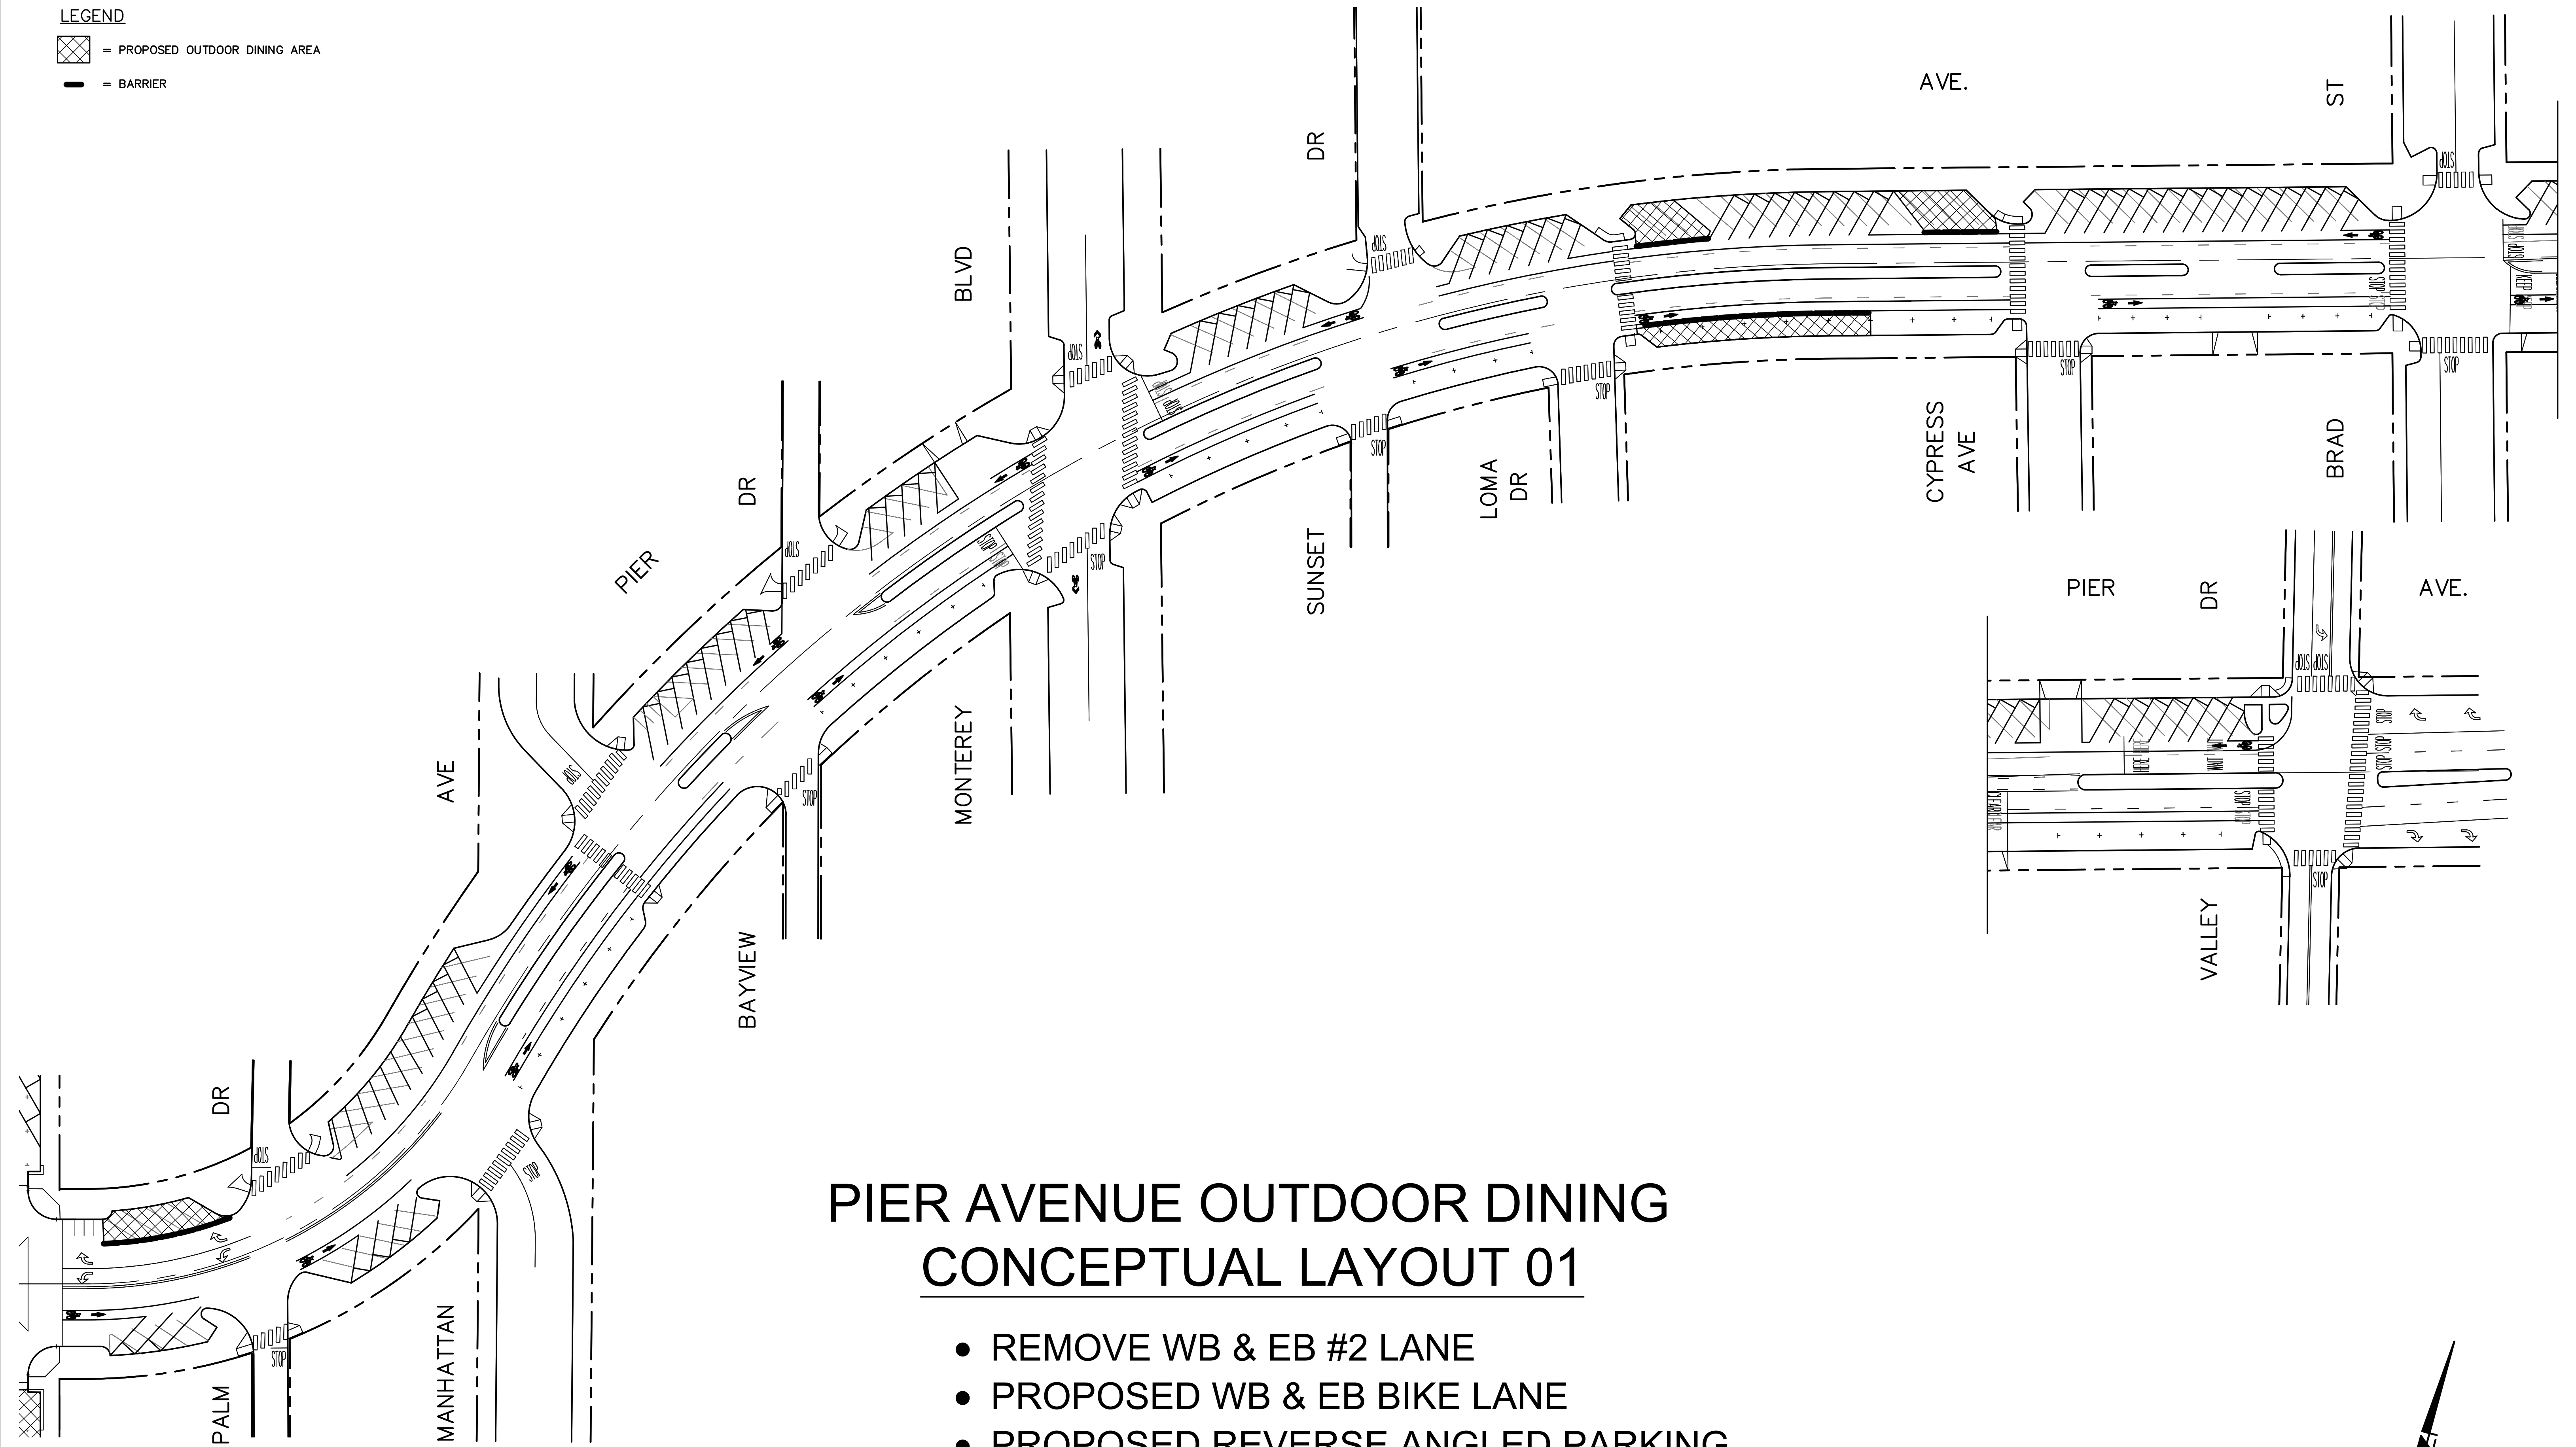

LEGEND

-  = PROPOSED OUTDOOR DINING AREA
-  = BARRIER

PIER AVENUE OUTDOOR DINING CONCEPTUAL LAYOUT 01

- REMOVE WB & EB #2 LANE
- PROPOSED WB & EB BIKE LANE
- PROPOSED REVERSE ANGLED PARKING

LEGEND

-  = PROPOSED OUTDOOR DINING AREA
-  = BARRIER

PIER AVENUE OUTDOOR DINING CONCEPTUAL LAYOUT 04

- REMOVE EB #2 LANE
- PROPOSE REVERSE ANGLED PARKING ON S/S PIER AVENUE
- PROPOSED SHARROW ON PIER AVENUE