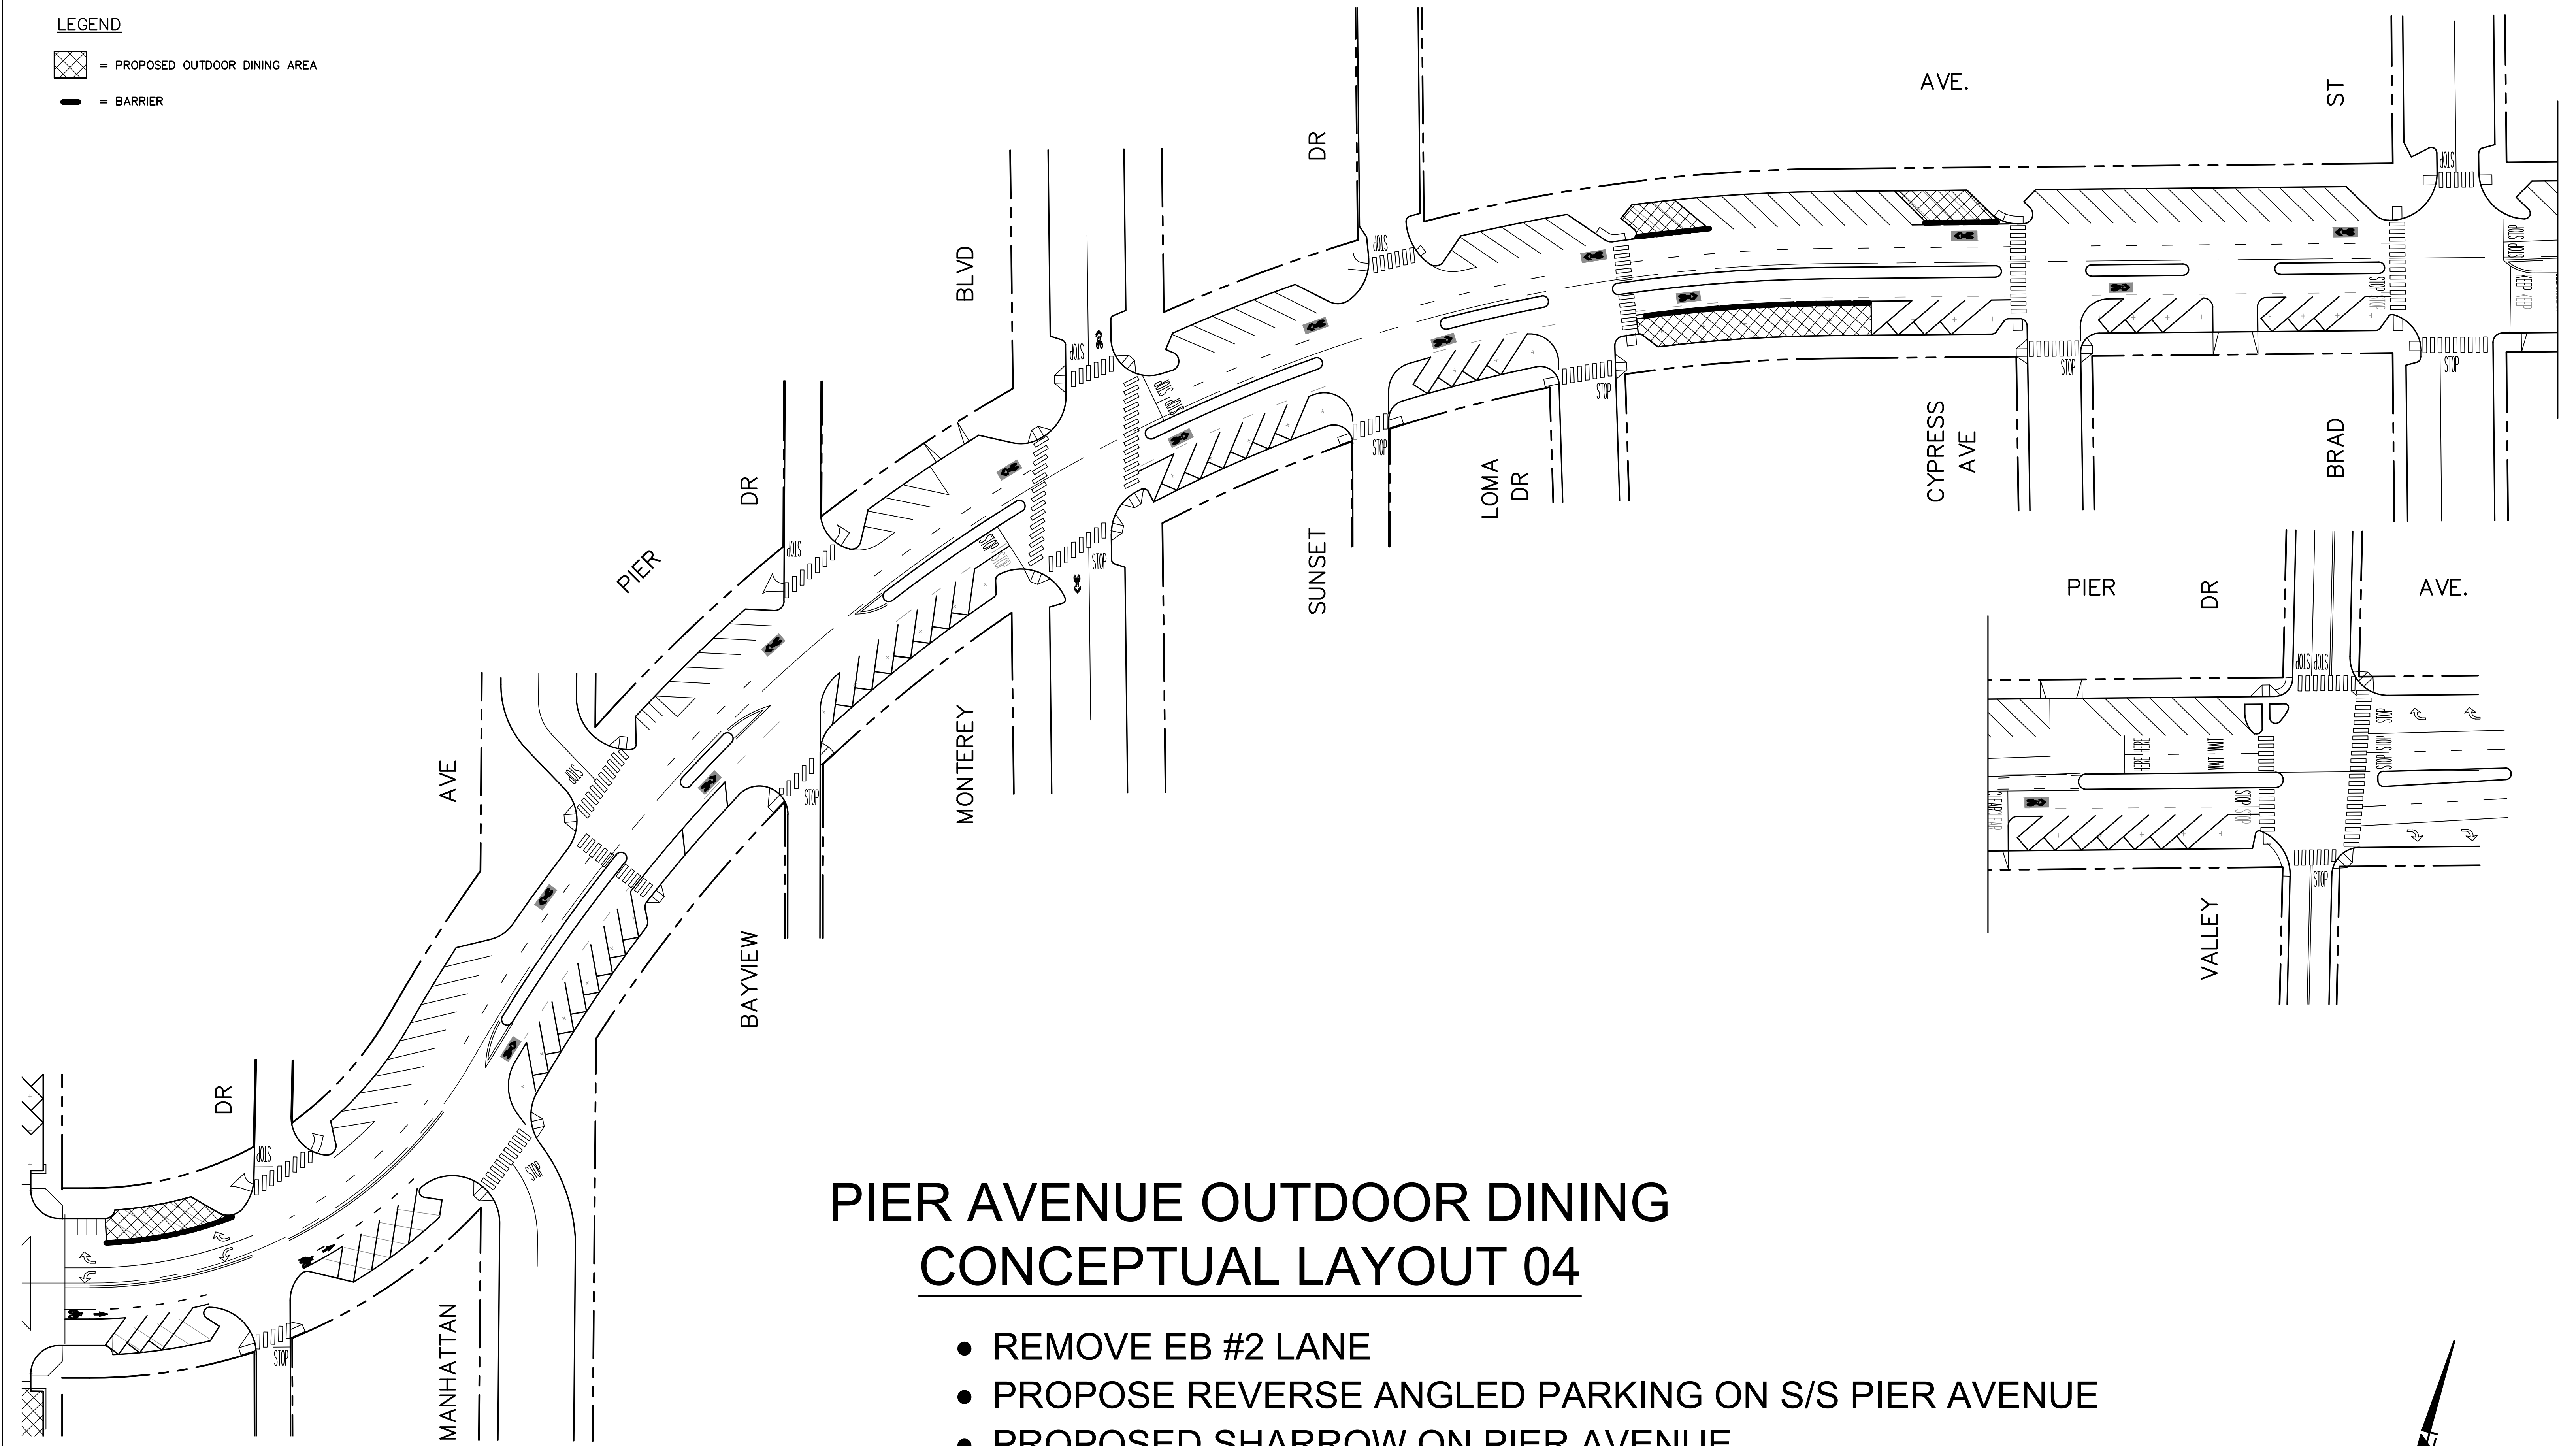

LEGEND

-  = PROPOSED OUTDOOR DINING AREA
-  = BARRIER

PIER AVENUE OUTDOOR DINING CONCEPTUAL LAYOUT 01

- REMOVE WB & EB #2 LANE
- PROPOSED WB & EB BIKE LANE
- PROPOSED REVERSE ANGLED PARKING

LEGEND

-  = PROPOSED OUTDOOR DINING AREA
-  = BARRIER

PIER AVENUE OUTDOOR DINING CONCEPTUAL LAYOUT 04

- REMOVE EB #2 LANE
- PROPOSE REVERSE ANGLED PARKING ON S/S PIER AVENUE
- PROPOSED SHARROW ON PIER AVENUE