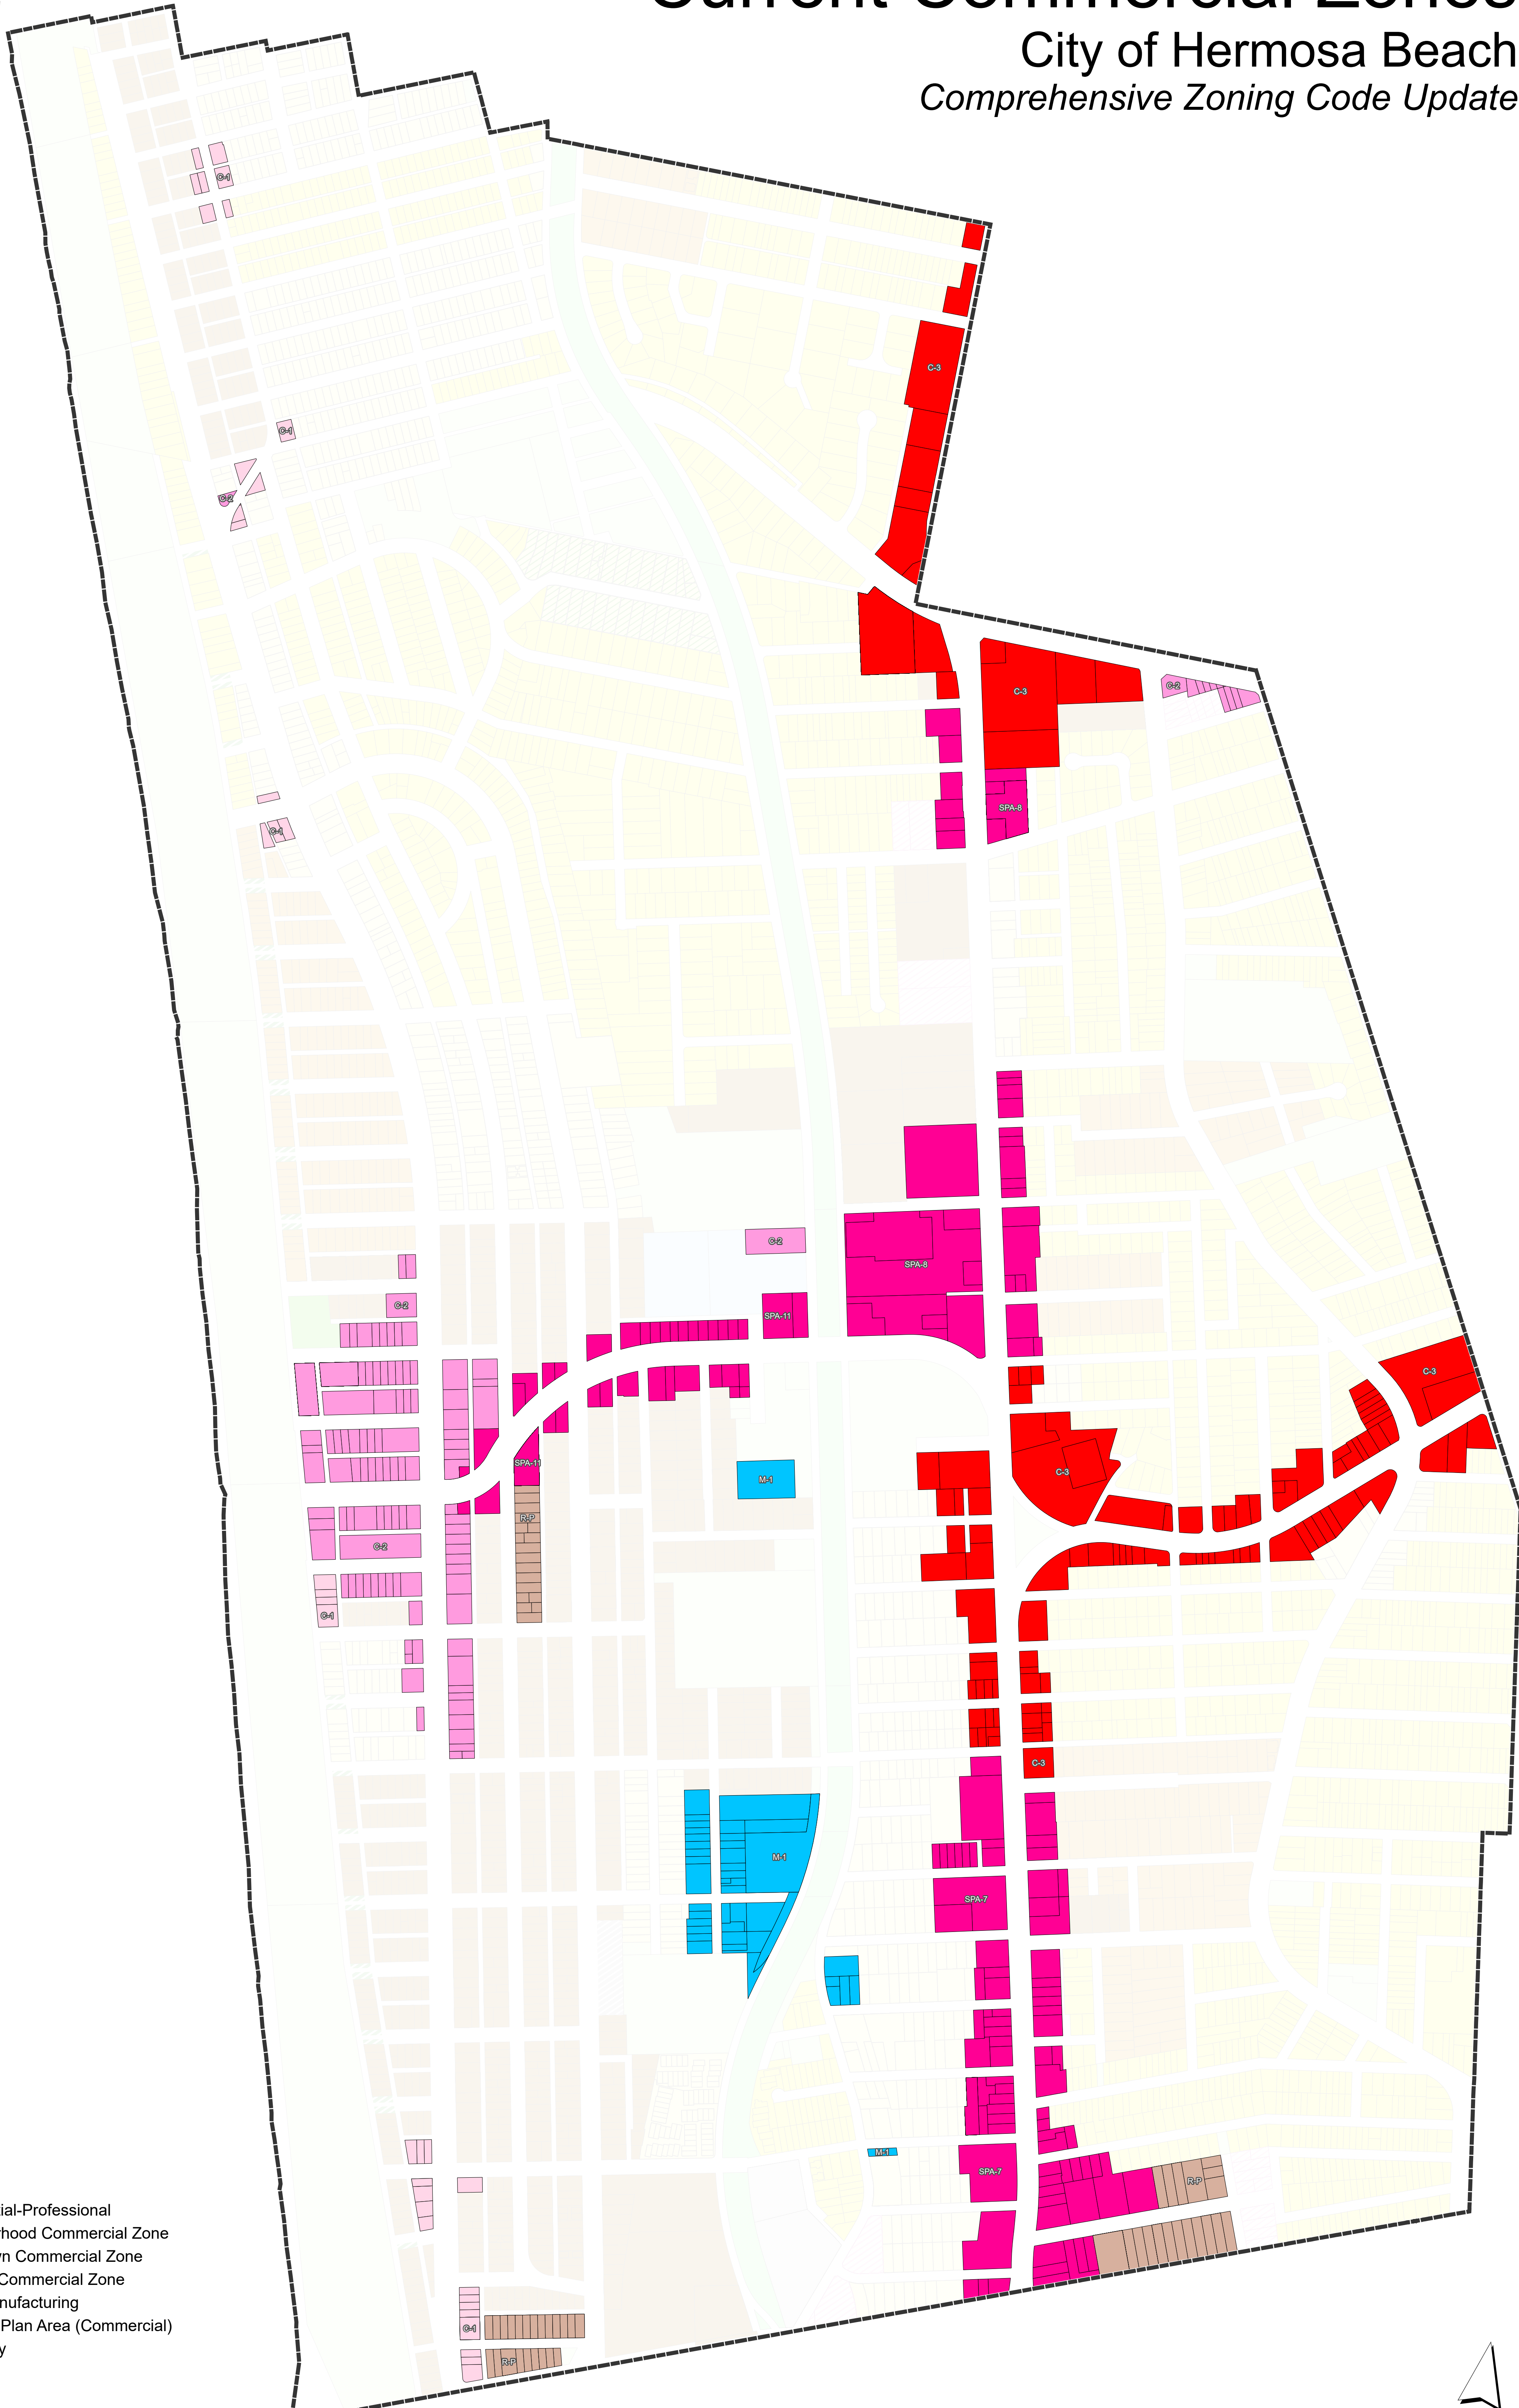

# Current Commercial Zones

City of Hermosa Beach  
*Comprehensive Zoning Code Update*

- R-P Residential-Professional
- C-1 Neighborhood Commercial Zone
- C-2 Downtown Commercial Zone
- C-3 General Commercial Zone
- M-1 Light Manufacturing
- SPA Specific Plan Area (Commercial)
- City Boundary